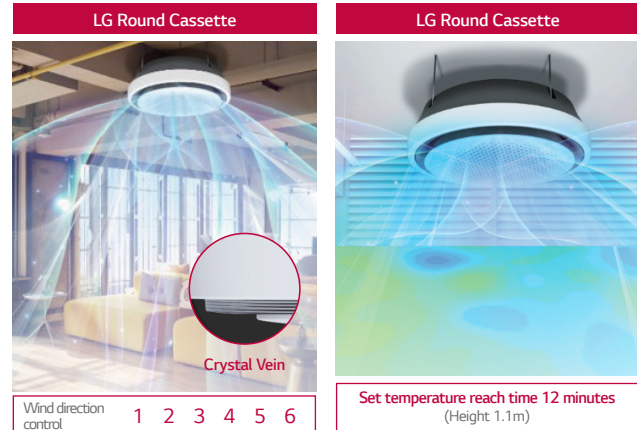

LG AIR CONDITIONING AND
ENERGY SOLUTIONS UK

MULTI V VRF INDOOR

CEILING SUSPENDED ROUND CASSETTE UNIT

LG HVAC
SOLUTIONS

IDEAL FOR OPEN CEILINGS IN COMMERCIAL APPLICATIONS

NEW DESIGN

Slim and Compact design

Pipes are brought together in one place to minimise exposure. Hanger covers hide installations to add a clean look.

Perfect round air flow

Visible air flow

With crystal vein for 6-step precision control, you can send cool / heated air wherever you want. And fast cooling.

Powerful and Quiet air flow

3D fan increases airflow by 5% and noise reduction technology makes a quieter, more comfortable space.

Larger airflow rate, cooling rate is faster than 30%.

Watch the product video

LGUK_B2B youtube channel
<https://youtu.be/wYALt1FF5Pw>

	Cassette	Round
Smart	Wi-Fi	0
Energy Efficiency	Human Detect Sensor	-
	Drain Pump	0
	Sleep Mode	0
	Timer (on / off)	0
Comfort	Timer (weekly)	0
	Two Thermistor Control	0
	Group Control	0

Based on test results from LG chamber, this image is designed to help customers understand. Experimental environment: height 3.2m, 48 kBtu, cooling mode, high flow rate, horizontal air flow direction

ROUND CEILING CASSETTE