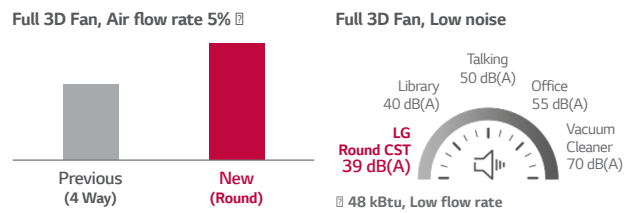

Perfect round air flow

Visible air flow

With crystal vein for 6-step precision control, you can send cool / heated air wherever you want. And fast cooling.

Powerful and Quiet air flow

3D fan increases airflow by 5% and noise reduction technology makes a quieter, more comfortable space.

Larger airflow rate, cooling rate is faster than 30%.

Watch the product video

LGUK_B2B youtube channel
<https://youtu.be/wYALt1FF5Pw>

	Cassette	Round
Smart	Wi-Fi	0
Energy Efficiency	Human Detect Sensor	-
	Drain Pump	0
	Sleep Mode	0
	Timer (on / off)	0
Comfort	Timer (weekly)	0
	Two Thermistor Control	0
	Group Control	0

Based on test results from LG chamber, this image is designed to help customers understand. Experimental environment: height 3.2m, 48 kBtu, cooling mode, high flow rate, horizontal air flow direction

ROUND CEILING CASSETTE

- Heating : Indoor temp. 20°C DB / 15°C WB, Outdoor temp. 7°C DB / 6°C WB, Interconnecting piping length 7.5m, Level difference of zero

3. Due to our policy of innovation, some specifications may be changed without notification