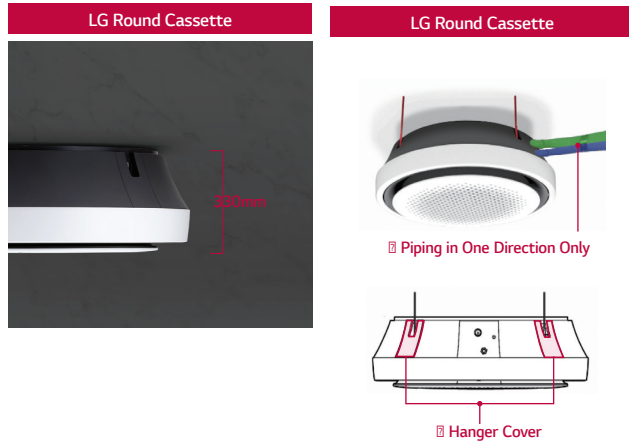

LG AIR CONDITIONING AND
ENERGY SOLUTIONS UK

MULTI V VRF INDOOR

CEILING SUSPENDED ROUND CASSETTE UNIT

LG HVAC
SOLUTIONS

IDEAL FOR OPEN CEILINGS IN COMMERCIAL APPLICATIONS

NEW DESIGN

Slim and Compact design

Pipes are brought together in one place to minimise exposure. Hanger covers hide installations to add a clean look.

Perfect round air flow

Visible air flow

With crystal vein for 6-step precision control, you can send cool / heated air wherever you want. And fast cooling.

Powerful and Quiet air flow

3D fan increases airflow by 5% and noise reduction technology makes a quieter, more comfortable space.

Larger airflow rate, cooling rate is faster than 30%.

Watch the product video

LGUK_B2B youtube channel
<https://youtu.be/wYALt1FF5Pw>

	Cassette	Round
Smart	Wi-Fi	0
Energy Efficiency	Human Detect Sensor	-
	Drain Pump	0
	Sleep Mode	0
	Timer (on / off)	0
Comfort	Timer (weekly)	0
	Two Thermistor Control	0
	Group Control	0